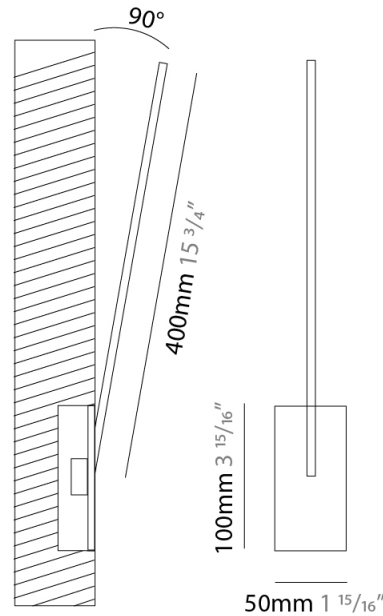

GENERAL

Series: Spillo
 Subseries: Spillo 1 Rod
 Brand: Icone
 Division: Design
 Mounting Type: Recessed
 Mounting Location: Wall
 Subcategory: Ambient

PHYSICAL

Shape: Rectangle
 Width (mm): 50
 Width (in): 1 ¹⁵/₁₆
 Height (mm): 400
 Height (in): 15 ³/₄
 Light Distribution: Adjustable
[Fixture Finish: WHI / BLK / CHR / BGD](#)
 Fixture Material: Brass

LED

[Color Temperature \(°K\): 2700 / 3000](#)
 Nominal Lumen (lm): 440
 CRI: >90 CRI
 Lamp Life (hrs): 50000

OPTICAL

Adjustability: Tilt 120°

RATINGS AND CERTIFICATIONS

Certified By: Certified for North American Standards
 IP rating: IP20

GENERAL

Series: Spillo
 Subseries: Spillo 1 Rod Round Base
 Brand: Icone
 Division: Design
 Mounting Type: Recessed
 Mounting Location: Wall
 Subcategory: Ambient

PHYSICAL

Shape: Rectangle
 Width (mm): 50
 Width (in): 1 ¹⁵/₁₆
 Height (mm): 400
 Height (in): 15 ³/₄
 Light Distribution: Adjustable
 Fixture Finish: WHI / BLK / CHR / BGD
 Fixture Material: Brass