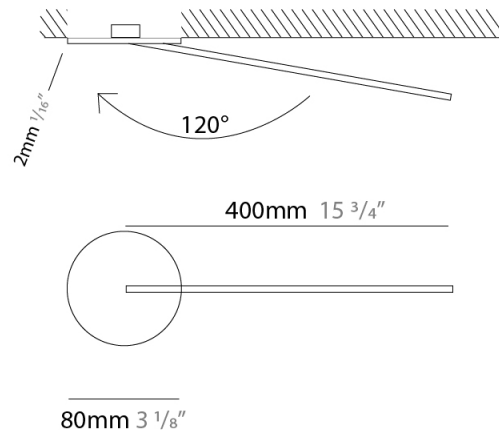

GENERAL

Series: Spillo
 Subseries: Spillo 1 Rod
 Brand: Icone
 Division: Design
 Mounting Type: Recessed
 Mounting Location: Wall
 Subcategory: Ambient

PHYSICAL

Shape: Rectangle
 Width (mm): 50
 Width (in): 1 ¹⁵/₁₆
 Height (mm): 400
 Height (in): 15 ³/₄
 Light Distribution: Adjustable
[Fixture Finish: WHI / BLK / CHR / BGD](#)
 Fixture Material: Brass

GENERAL

Series: Spillo
 Subseries: Spillo 1 Rod Round Base
 Brand: Icone
 Division: Design
 Mounting Type: Recessed
 Mounting Location: Wall
 Subcategory: Ambient

PHYSICAL

Shape: Rectangle
 Width (mm): 50
 Width (in): 1 ¹⁵/₁₆
 Height (mm): 400
 Height (in): 15 ³/₄
 Light Distribution: Adjustable
 Fixture Finish: WHI / BLK / CHR / BGD
 Fixture Material: Brass

LED

Color Temperature (°K): 2700 / 3000
 Nominal Lumen (lm): 440
 CRI: >90 CRI
 Lamp Life (hrs): 50000

OPTICAL

Adjustability: Tilt 120°

RATINGS AND CERTIFICATIONS

Certified By: Certified for North American Standards
 IP rating: IP20