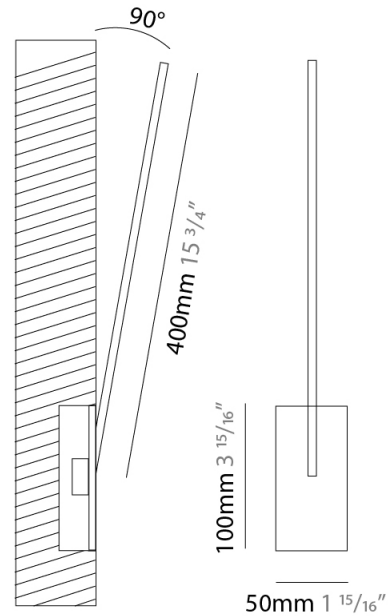

GENERAL

Series: Spillo
 Subseries: Spillo 1 Rod
 Brand: Icone
 Division: Design
 Mounting Type: Recessed
 Mounting Location: Wall
 Subcategory: Ambient

PHYSICAL

Shape: Rectangle
 Width (mm): 50
 Width (in): 1 ¹⁵/₁₆
 Height (mm): 400
 Height (in): 15 ³/₄
 Light Distribution: Adjustable
[Fixture Finish: WHI / BLK / CHR / BGD](#)
 Fixture Material: Brass

LED

[Color Temperature \(°K\): 2700 / 3000](#)
 Nominal Lumen (lm): 440
 CRI: >90 CRI
 Lamp Life (hrs): 50000

OPTICAL

Adjustability: Tilt 120°

RATINGS AND CERTIFICATIONS

Certified By: Certified for North American Standards
 IP rating: IP20

GENERAL

Series: Spillo
 Subseries: Spillo 1 Rod Round Base
 Brand: Icone
 Division: Design
 Mounting Type: Recessed
 Mounting Location: Wall
 Subcategory: Ambient

PHYSICAL

Shape: Rectangle
 Width (mm): 50
 Width (in): 1 ¹⁵/₁₆
 Height (mm): 400
 Height (in): 15 ³/₄
 Light Distribution: Adjustable
 Fixture Finish: WHI / BLK / CHR / BGD
 Fixture Material: Brass